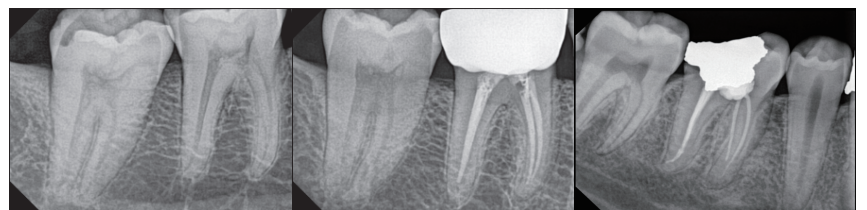

**MODEL**  
**P70A**  
Dental Portable X-ray

**MODEL**  
**PDXT**  
70kV/2mA  
CNT Digital X-ray Tube

**PRODUCT FEATURES**

- CNT digital x-ray tube
- Perfect repeatability
- No stray X-rays (Totally low dose)
- No oil leakage
- Ergonomic and intuitive interfacing

**CERTIFICATION STATUS**

• **ISO 13485** • **GMP** • **FDA510(K)** • **MFDS**

**PRODUCT SPECIFICATIONS**

Tube Voltage	70kV	Exposure Time	0.05~1.0s	Total Weight	1.6kg
Tube Current	2mA	Lifespan	200,000 shot	S.S.D.	200mm
Focal Spot (nominal)	0.4	Maximum Duty Cycle	1:30		